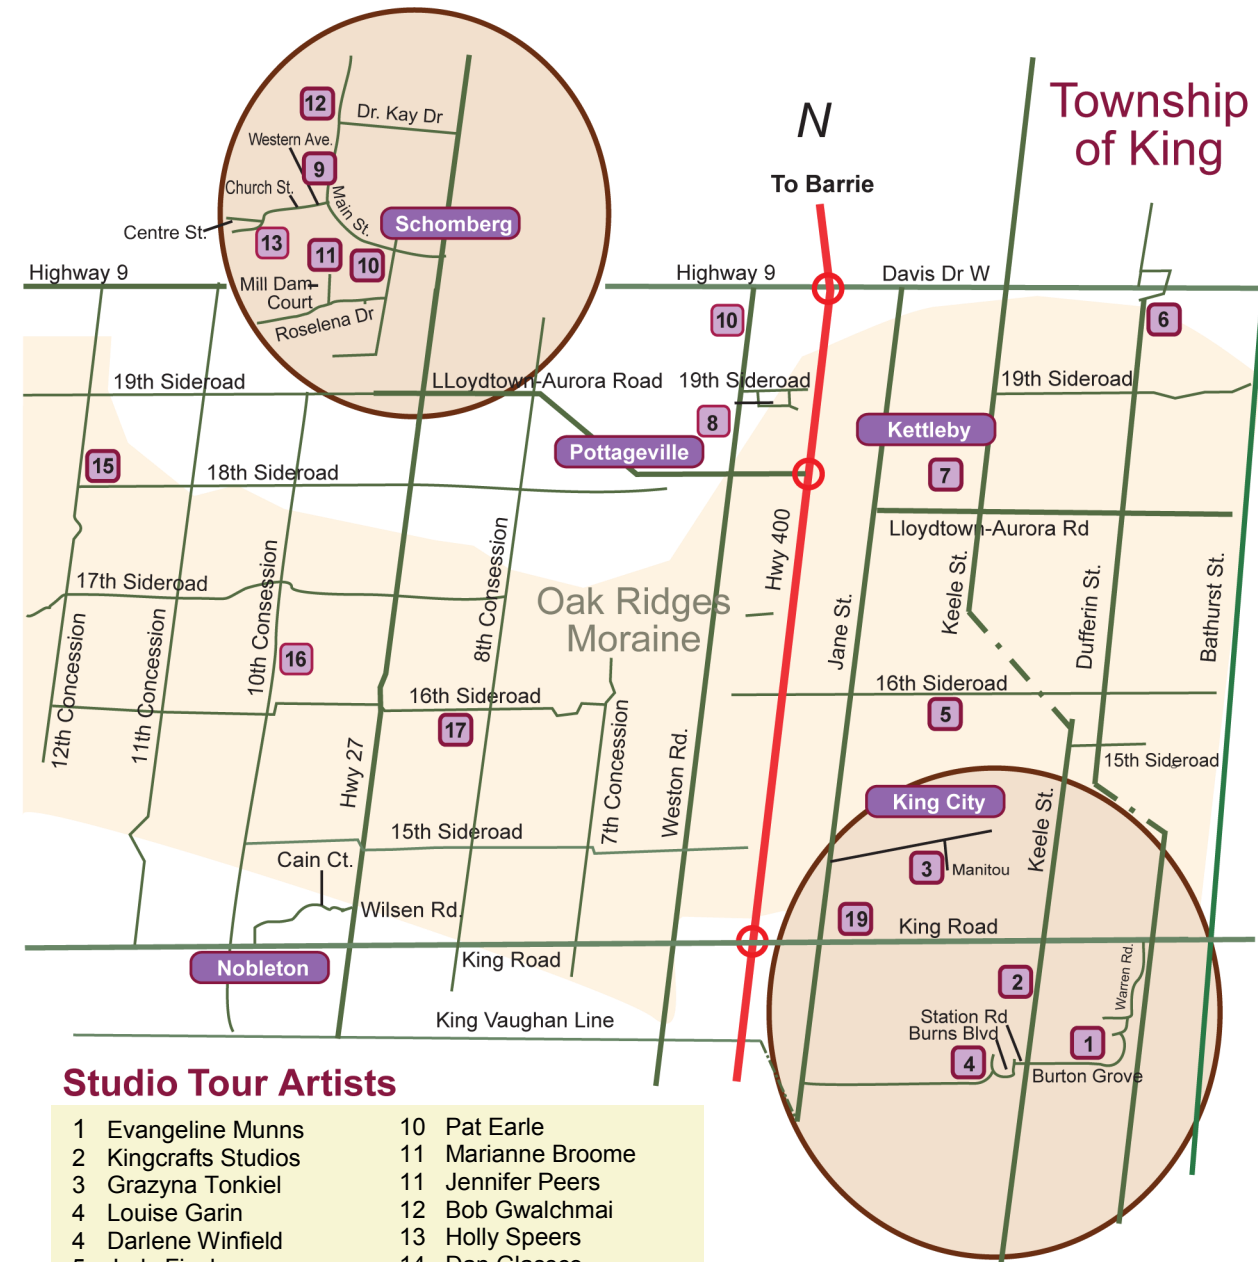

CELEBRATING ART IN KING

Custom Frame Shoppe & Fine Art Gallery since 1991
Located in the Brownsville Junction Plaza in Schomberg
905.939.8000 www.Artista.ca

SOHO Art Supplies
Artists' Materials & Picture Framing
(www.sohoartsupplies.com)
905 856-7646
8099 Weston Rd (North of Highway 7)

Thank you
SPONSORS & FUNDING PARTNERS

Conference Centre & Institute

Ontario Trillium Foundation

An agency of the Government of Ontario

Fondation Trillium de l'Ontario

Relative du gouvernement de l'Ontario

SELDOM SEEN
An Elegant Ontario Rental Estate

All-season rental in historic Schomberg
private lake - tennis court - walking trails
www.seldomseen.ca

BLACK & ASSOCIATES
Margaret Black, B.A., J.D.
Barrister & Solicitor
blackm@bellnet.ca
2175 King Road, Tel: (905) 833-9090
King City, ON L7B 1G3 Fax: (905) 833-9091

Whether BUYING OR SELLING...
Call **BRIAN SPEERS**
Your Sales Representative in King Township
905.841.4809
www.brianspeers.com

NATIONAL REAL ESTATE SERVICE
SELLING KING FOR OVER 20 YEARS

Schomberg FOODLAND
Fresh food. Friendly neighbours.
Rocco and Sandra Macri
Owners and friendly neighbours
17250 Highway 27
Schomberg, ON
L0G 1T0
(T) 905-939-7372
(F) 905-939-8937
Rocco.Macri@sobeys.com

Gord Sloan / Gradall Rentals

E-mail: gord.sloan@hotmail.com
Tel: 905.939.7957, Cell: 416.464.7384, Fax 905.939.8912
16920 Con. 11, RR 3, Schomberg, Ont. L0G 1T0

Studio Tour Artists

1 Evangeline Munns	10 Pat Earle
2 Kingcrafts Studios	11 Marianne Broome
3 Grazyna Tonkiel	11 Jennifer Peers
4 Louise Garin	12 Bob Gwalchmai
4 Darlene Winfield	13 Holly Speers
5 Judy Finch	14 Dan Glassco
5 Clare Ross	14 Karen Hunter
5 Margit Sampogna	15 Helen Hermanns
6 Andrea Loeppky	16 Donna Greenstein
7 Robert Brown	17 Karola Steinbrecher
8 George Holancin	18 Ida DeMaria
9 Brian Sinnott	19 Mary Morganelli
9 Tom Wray	19 Liina Peacock
10 George Burt	19 Ann Livingstone

Studio Tour King

Saturday April 26 & Sunday April 27, 2014
10 am to 5 pm - admission free